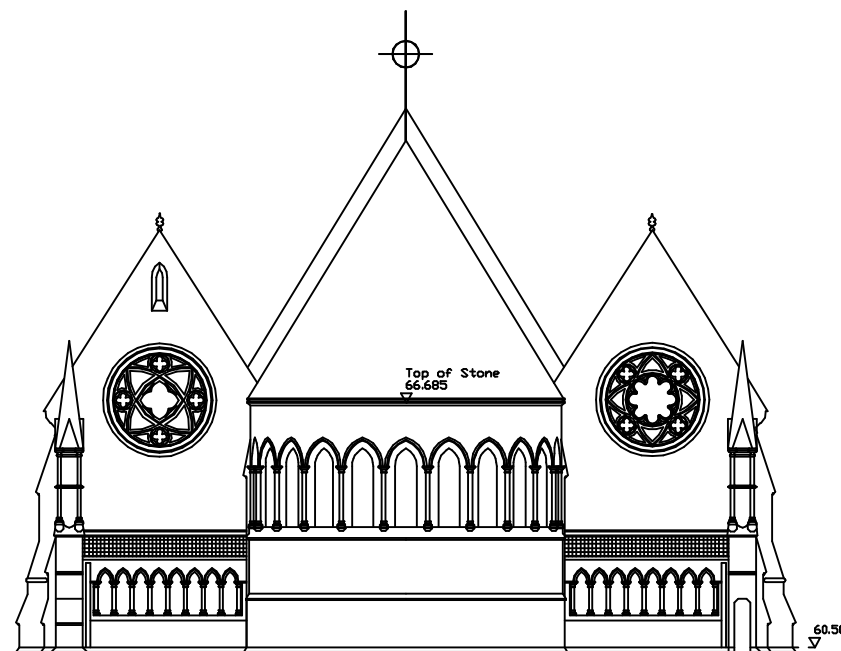

The Old Fire Station Coventry

Ravenstone Hall, Ravenstone

Diverseal Manor - Rear Elevation

Terrace House, Fulham

St Mary's Church, Derby

Weston House, Crew

LAND SURVEY + COMPUTER MODELLING
SV SURVEYING LTD
 78B MARKET STREET
 ASHBY-DE-LA-ZOUCH
 LEICESTERSHIRE
 LE65 1AP
 Tel 01530 560837
 Fax 01530 560188
 Email info@svsurveying.co.uk
 www.svsurveying.co.uk

Project
**MEASURED SURVEYS
 ELEVATION EXAMPLES**

Drawing
**EXISTING
 ELEVATIONS**

Scale	Drawn
1:100	SVR/A1
Survey Date	Drawing No
FEB '03	03000/03/00